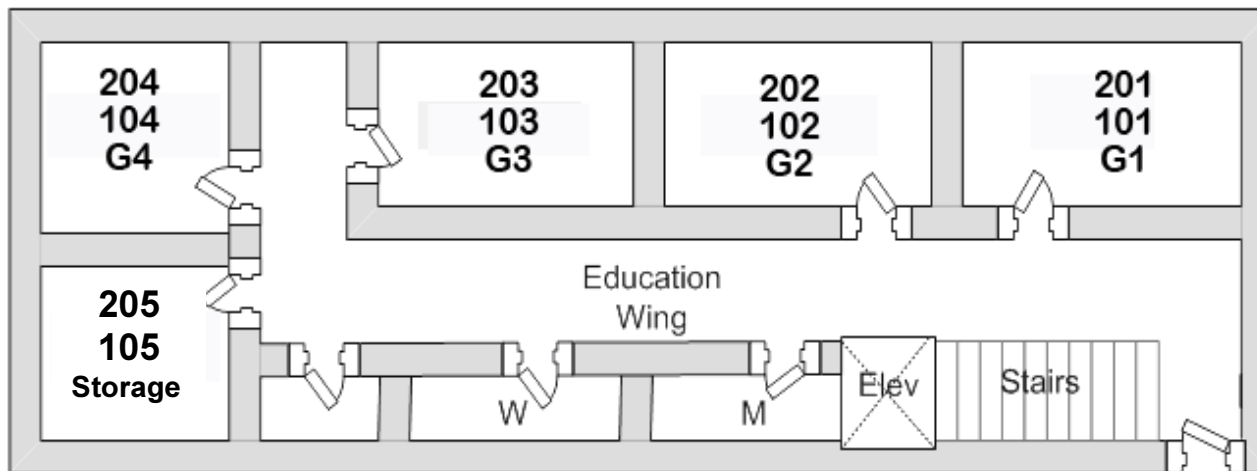

Children and Youth Classes

1. Infant Nursery & Toddler Room

(Ages: Birth to Potty-trained)

Location: Educ. Wing, Rms 104-105
Staffed during both worship services
and during the Sunday school hours
at 9:00 a.m. & 10:30 a.m.

2. Pre-K through Elementary

(Potty-trained through 1st grade)

Location: Education Wing,
Rooms 101-102
9:00 a.m. & 10:30 a.m.

3. J.O.Y. Elementary Class

This class provides a study of
learning and understanding the Bible
for 2nd – 5th graders.

Location: Educ. Wing, Room G3
9:00 a.m.

4. Junior High & Senior High

Location: Ground floor to the
left of Fellowship Hall, up the stairs
past the restrooms.

(See Senior High Ground Floor on
map on reverse.)
9:00 a.m.

Find Your Way at West Shore Baptist Church

Welcome to West Shore Baptist!
This map is your guide to the
location of our Christian education
classes. Included is a capsule
description of each group and its
current focus. We hope that you will
be enriched by these many Sunday
morning opportunities to grow in
Christ-centered discipleship and
fellowship! Our Christian education
classes for adults, youth and children
meet each Sunday at 9:00 a.m. and
10:30 a.m.

Education Wing has Ground, 1st & 2nd Floors

West Shore Baptist Church
2025 Market Street
Camp Hill, PA 17033
Telephone: 761-0942