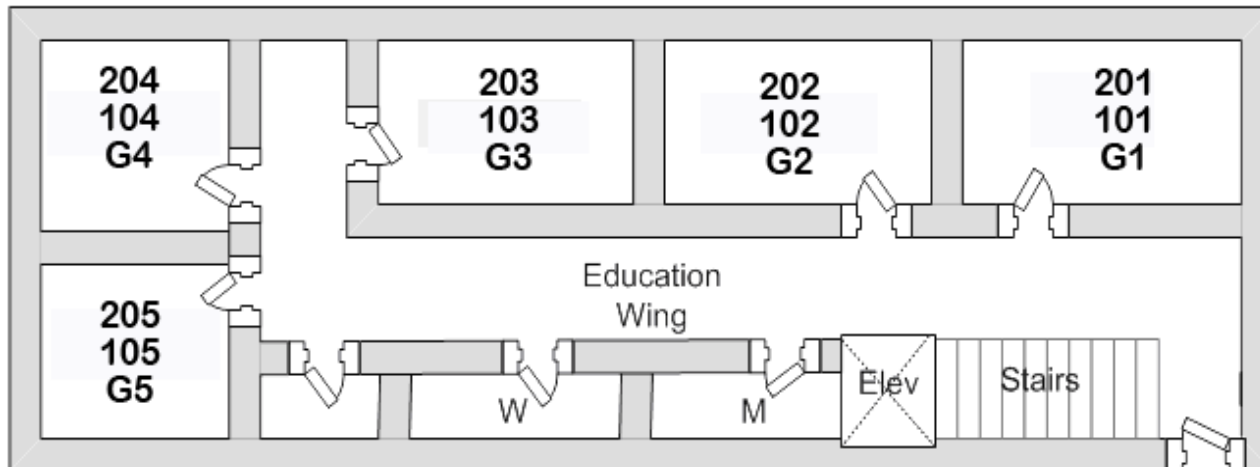

### 1. Infant Nursery & Toddler Room

(Target Ages: Birth to 23 months)

Location: Educ. Wing, Rms 104-105  
Staffed during both worship services  
and during the Sunday school hours  
at 9:00 a.m. & 10:30 a.m.

### 3. Junior High & Senior High

Location: Ground floor to the  
left of Fellowship Hall, up the stairs  
past the restrooms.  
(See Senior High Ground Floor on  
map on reverse.)  
9:00 a.m.

### 2. Children

Location: Education Wing,  
Rooms 101-102  
9:00 a.m. & 10:30 a.m.

Education Wing has Ground, 1<sup>st</sup> & 2<sup>nd</sup> Floors